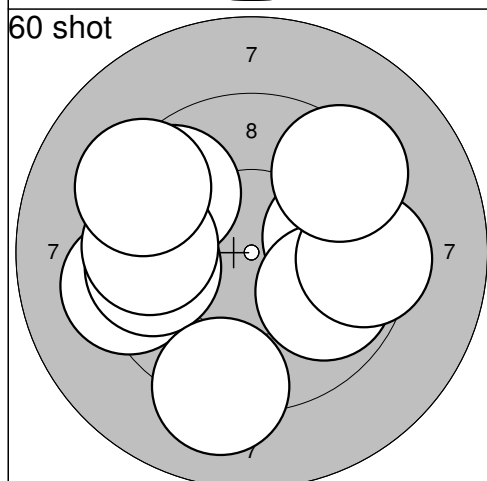

1: 9,3	←
2: 9,7	↗
3: 9,9	→
4: 9,6	←
5: 9,6	←
6: 9,9	↘
7: 9,3	↗
8: 9,1	↓
9: 9,5	→
10: 9,4	↗
Serie:	90,0
Sum:	90,0